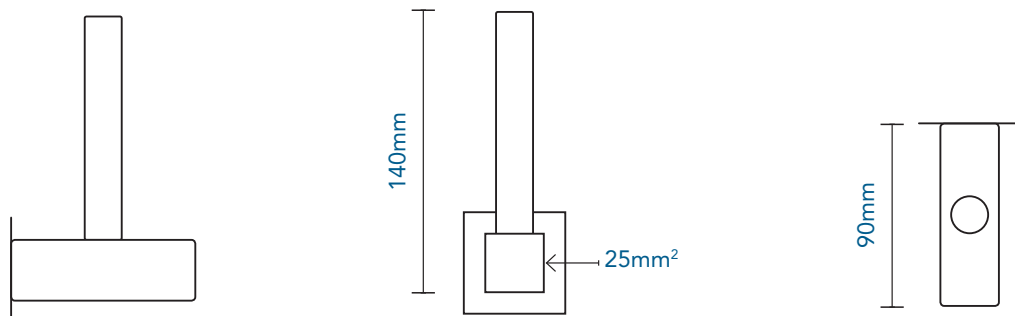

## QUANTUM RANGE - BRUSHED STAINLESS STEEL

### SPARE TOILET ROLL HOLDER - 582

Our products are made from high quality materials and are easy to install. All fixings, mounting templates where necessary supplied, and are designed to stay fixed no matter what. If you need a little extra help, you can contact our factory's helpline on 021 593 8528.