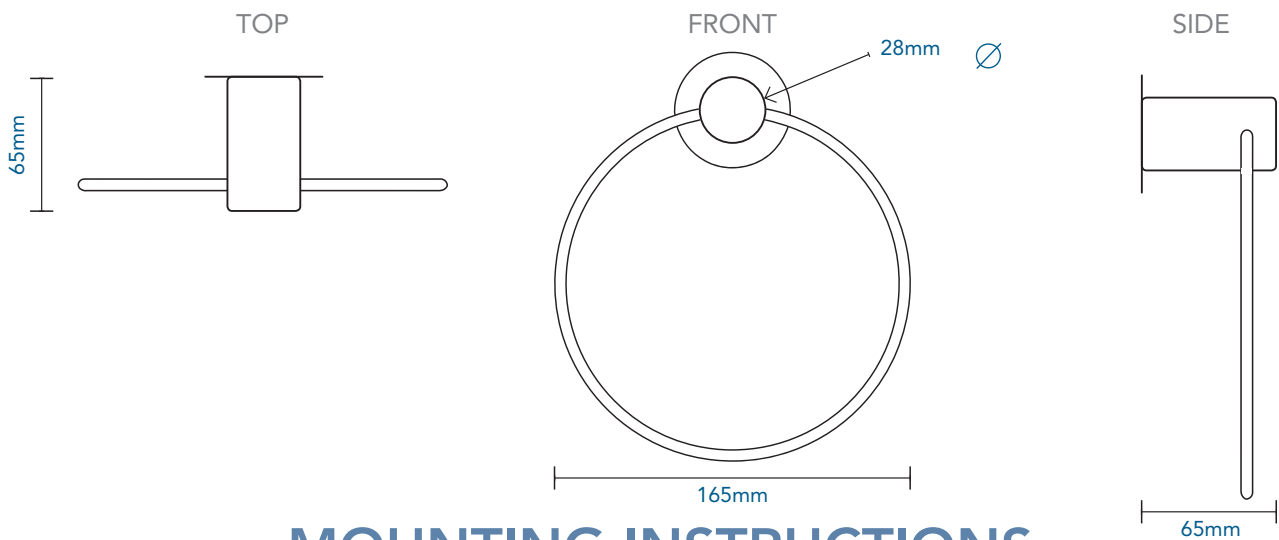

SATURN RANGE

GRADE 304 BRUSHED STAINLESS STEEL

TOWEL RING - 203

Our products are made from high quality materials and are easy to install. All fixings, mounting templates where necessary supplied, and are designed to stay fixed no matter what. If you need a little extra help, you can contact our factory's helpline on 021 593 8528.

MOUNTING INSTRUCTIONS