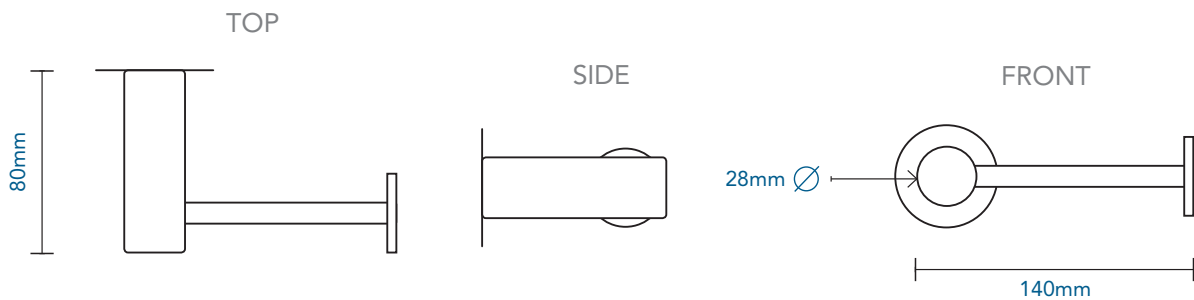

SATURN RANGE

GRADE 304 BRUSHED STAINLESS STEEL

TOILET ROLL HOLDER - 283

Our products are made from high quality materials and are easy to install. All fixings, mounting templates where necessary supplied, and are designed to stay fixed no matter what. If you need a little extra help, you can contact our factory's helpline on 021 593 8528.

MOUNTING INSTRUCTIONS