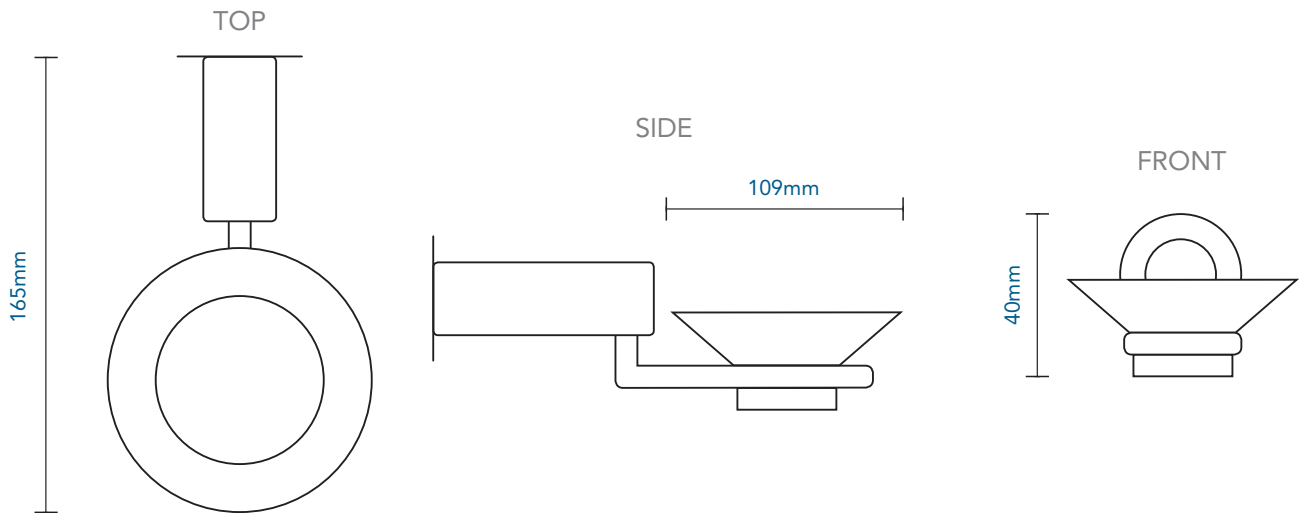

SATURN RANGE

GRADE 304 BRUSHED STAINLESS STEEL

GLASS SOAP DISH - 673

Our products are made from high quality materials and are easy to install. All fixings, mounting templates where necessary supplied, and are designed to stay fixed no matter what. If you need a little extra help, you can contact our factory's helpline on 021 593 8528.

MOUNTING INSTRUCTIONS