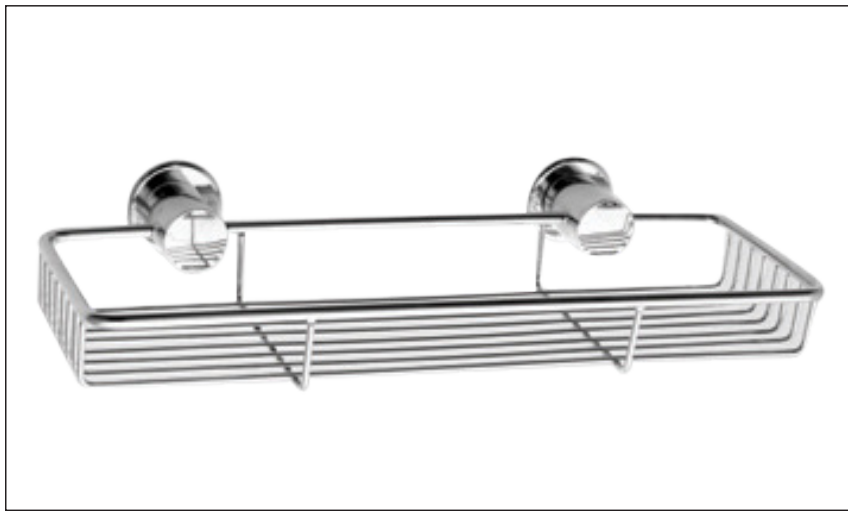

SATURN RANGE

GRADE 304 BRUSHED STAINLESS STEEL

SHOWER BASKET - 763

Our products are made from high quality materials and are easy to install. All fixings, mounting templates where necessary supplied, and are designed to stay fixed no matter what. If you need a little extra help, you can contact our factory's helpline on 021 593 8528.