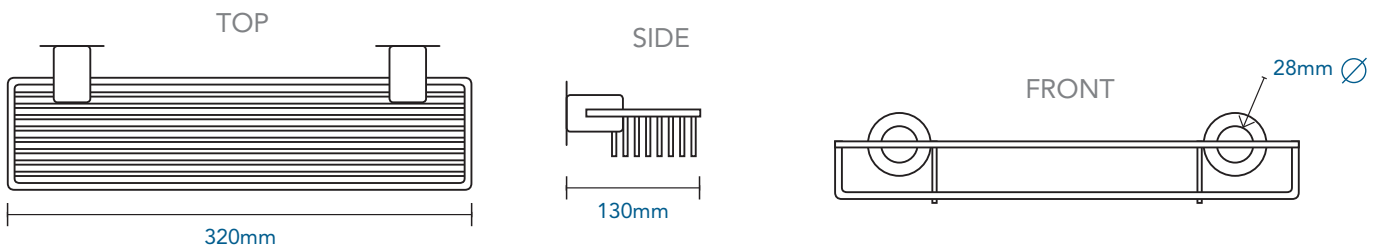

SATURN RANGE

GRADE 304 BRUSHED STAINLESS STEEL

SHOWER BASKET - 763

Our products are made from high quality materials and are easy to install. All fixings, mounting templates where necessary supplied, and are designed to stay fixed no matter what. If you need a little extra help, you can contact our factory's helpline on 021 593 8528.