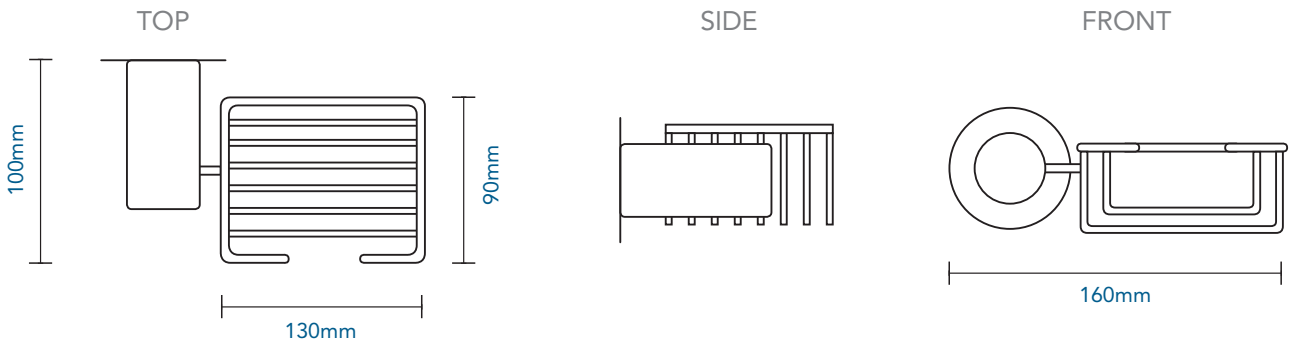

### SOAP BASKET - 873

Our products are made from high quality materials and are easy to install. All fixings, mounting templates where necessary supplied, and are designed to stay fixed no matter what. If you need a little extra help, you can contact our factory's helpline on 021 593 8528.