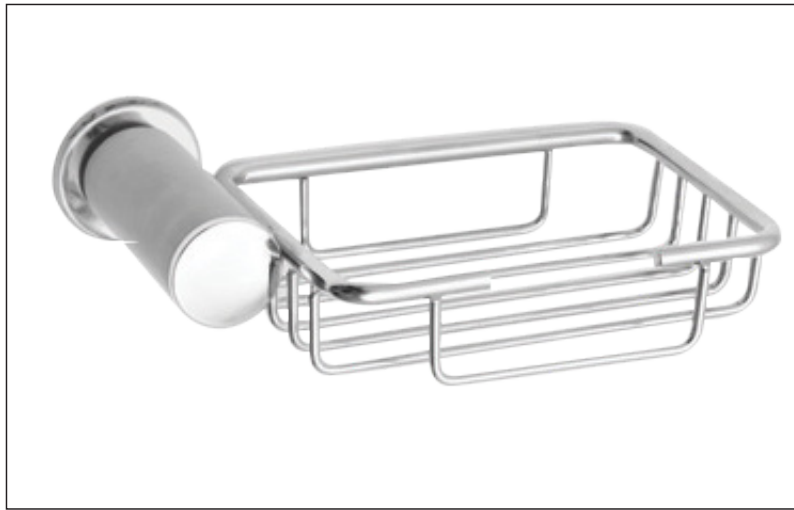

## SATURN RANGE

GRADE 304 BRUSHED STAINLESS STEEL

### SOAP BASKET - 873

Our products are made from high quality materials and are easy to install. All fixings, mounting templates where necessary supplied, and are designed to stay fixed no matter what. If you need a little extra help, you can contact our factory's helpline on 021 593 8528.