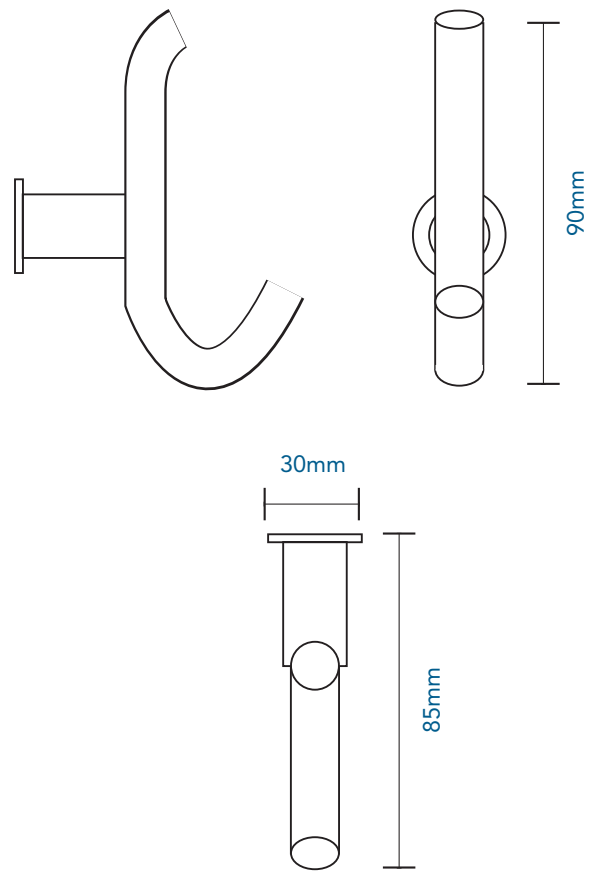

BLACK SLIMLINE RANGE

J-HOOK - SLB305

Our products are made from high quality materials and are easy to install. All fixings, mounting templates where necessary supplied, and are designed to stay fixed no matter what. If you need a little extra help, you can contact our factory's helpline on 021 593 8528.

MOUNTING INSTRUCTIONS