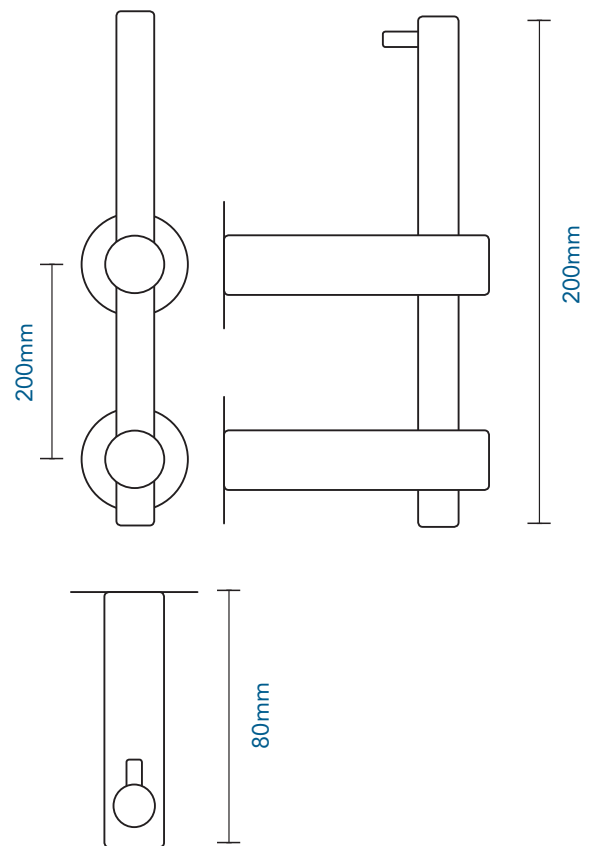

## BLACK SLIMLINE RANGE

### SPARE TOILET ROLL HOLDER - SLB585

Our products are made from high quality materials and are easy to install. All fixings, mounting templates where necessary supplied, and are designed to stay fixed no matter what. If you need a little extra help, you can contact our factory's helpline on 021 593 8528.

## MOUNTING INSTRUCTIONS