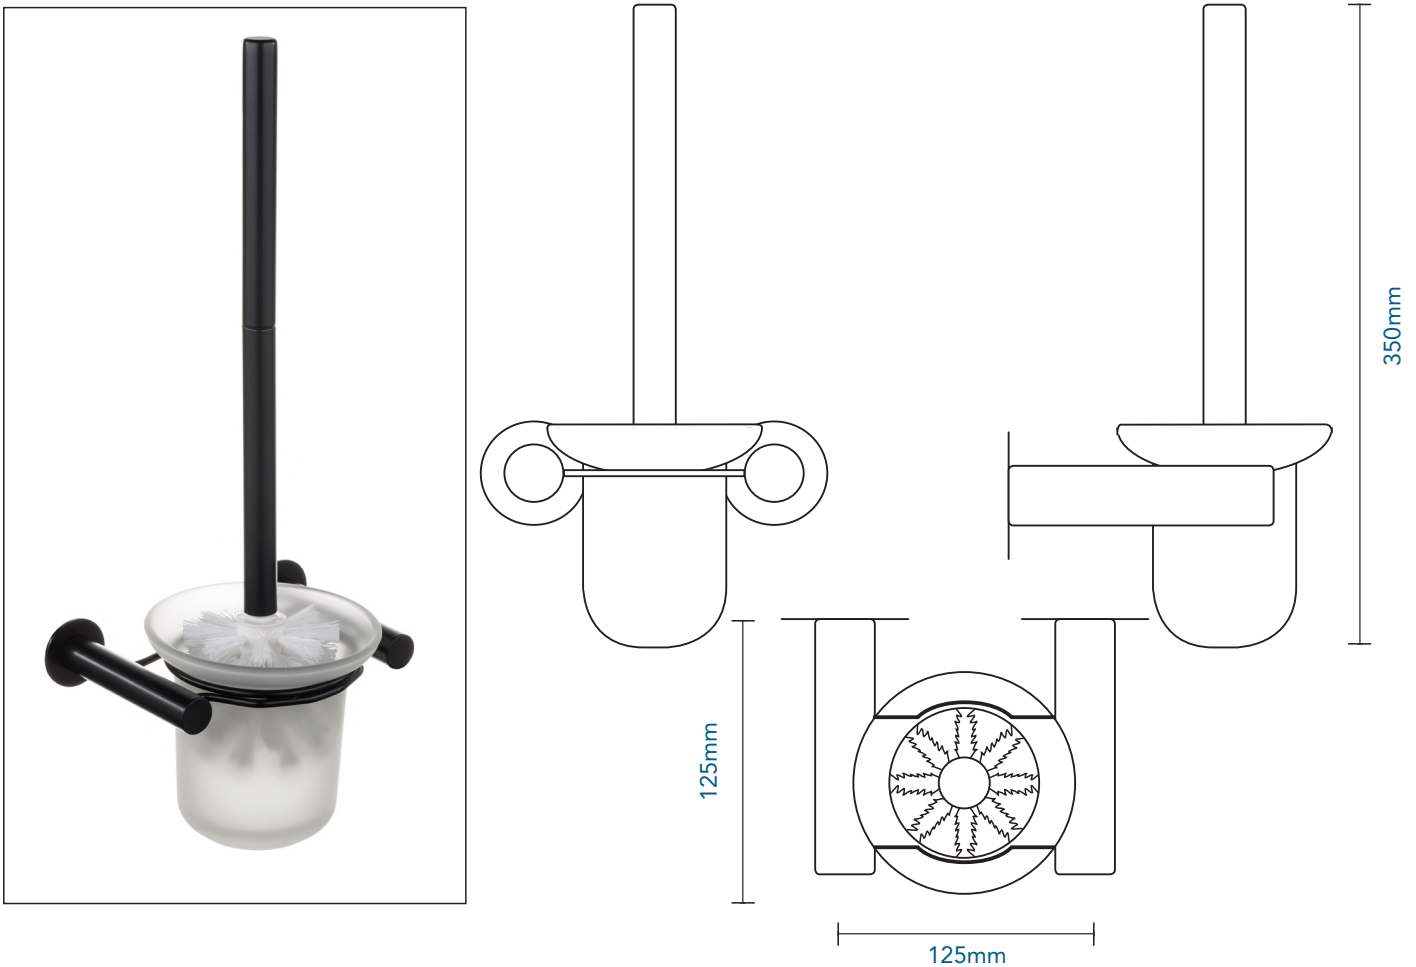

BLACK SLIMLINE RANGE

TOILET BRUSH - GLASS BOWL - **SLB635**

Our products are made from high quality materials and are easy to install. All fixings, mounting templates where necessary supplied, and are designed to stay fixed no matter what. If you need a little extra help, you can contact our factory's helpline on 021 593 8528.

MOUNTING INSTRUCTIONS