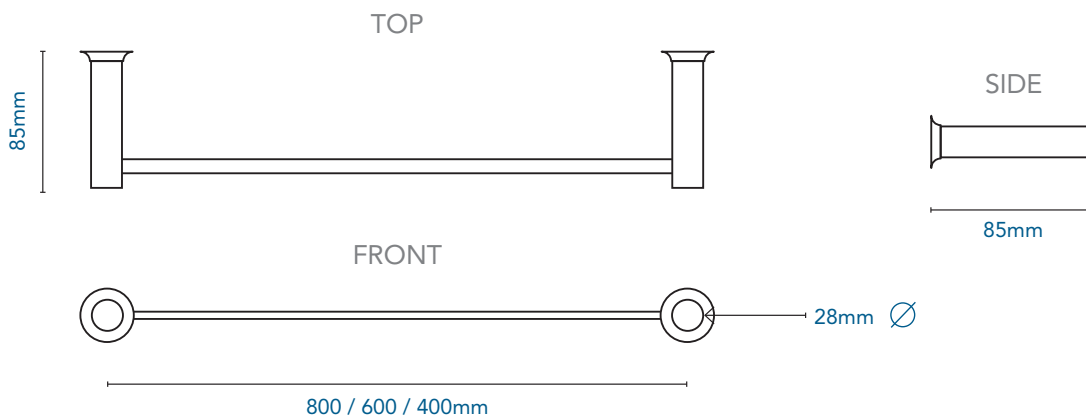

ALLURE RANGE

MATT BLACK STAINLESS STEEL

SINGLE RAIL - 800mm **ALB394** / 600mm **ALB264** / 400mm **ALB244**

Our products are made from high quality materials and are easy to install. All fixings, mounting templates where necessary supplied, and are designed to stay fixed no matter what. If you need a little extra help, you can contact our factory's helpline on 021 593 8528.

MOUNTING INSTRUCTIONS