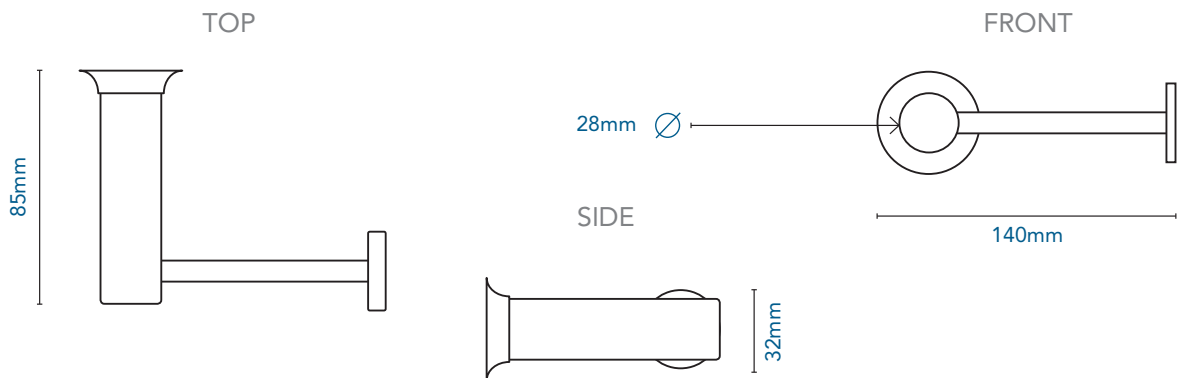

ALLURE RANGE

MATT BLACK STAINLESS STEEL

TOILET ROLL HOLDER - ALB284

Our products are made from high quality materials and are easy to install. All fixings, mounting templates where necessary supplied, and are designed to stay fixed no matter what. If you need a little extra help, you can contact our factory's helpline on 021 593 8528.

MOUNTING INSTRUCTIONS