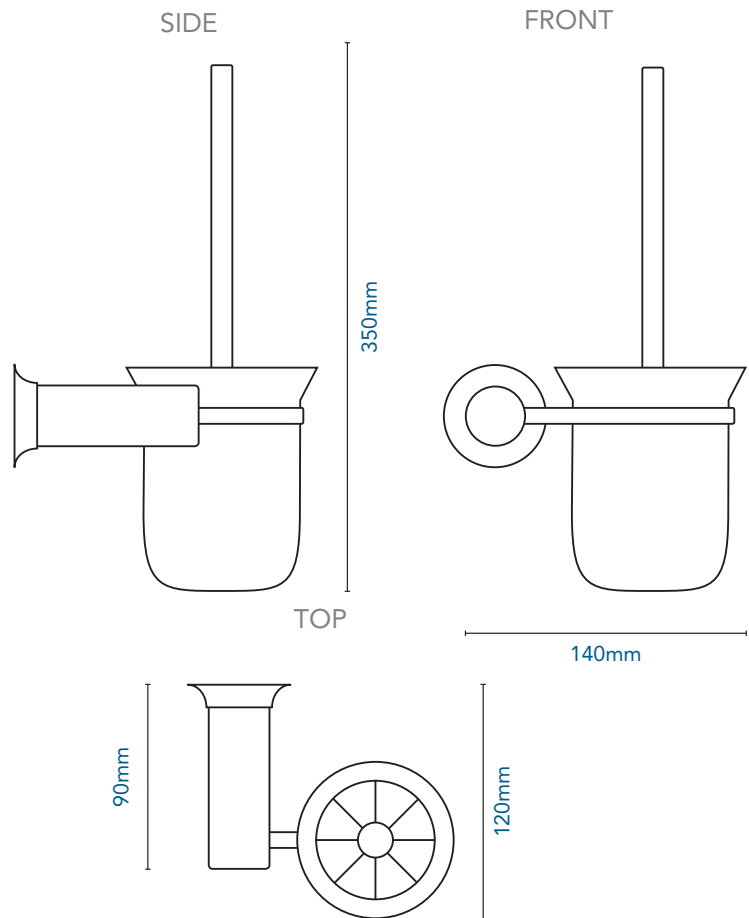

ALLURE RANGE

MATT BLACK STAINLESS STEEL

TOILET BRUSH - ALB634

Our products are made from high quality materials and are easy to install. All fixings, mounting templates where necessary supplied, and are designed to stay fixed no matter what. If you need a little extra help, you can contact our factory's helpline on 021 593 8528.

MOUNTING INSTRUCTIONS