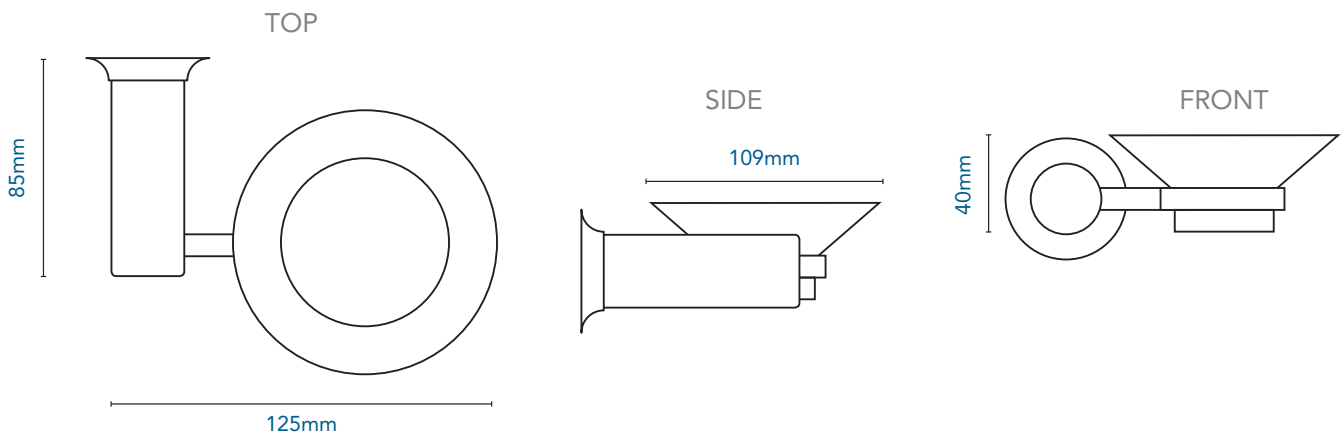

ALLURE RANGE

MATT BLACK STAINLESS STEEL

GLASS SOAP - ALB674

Our products are made from high quality materials and are easy to install. All fixings, mounting templates where necessary supplied, and are designed to stay fixed no matter what. If you need a little extra help, you can contact our factory's helpline on 021 593 8528.

MOUNTING INSTRUCTIONS