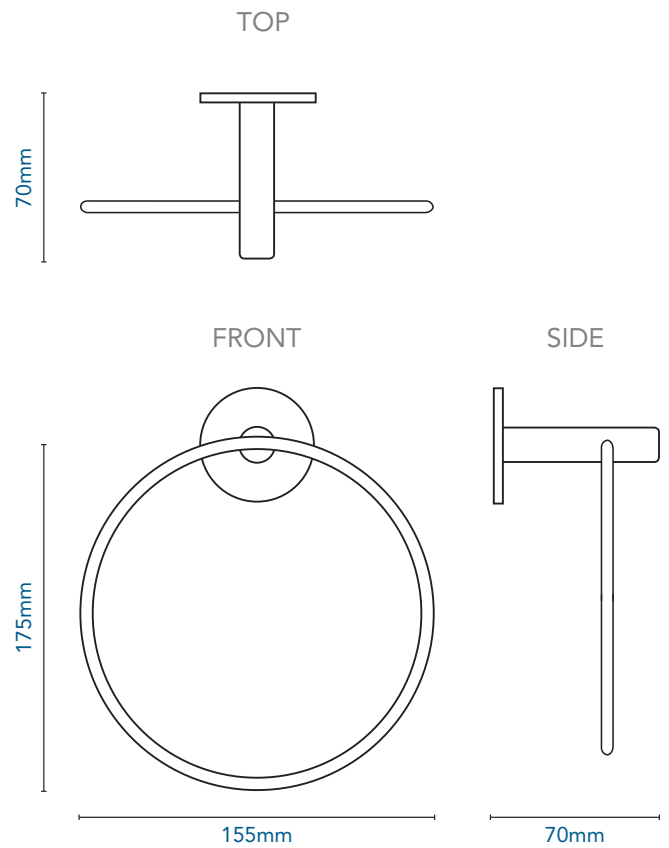

INOX RANGE

MATT BLACK STAINLESS STEEL

TOWEL RING - INB 200

Our products are made from high quality materials and are easy to install. All fixings, mounting templates where necessary supplied, and are designed to stay fixed no matter what. If you need a little extra help, you can contact our factory's helpline on 021 593 8528.

MOUNTING INSTRUCTIONS