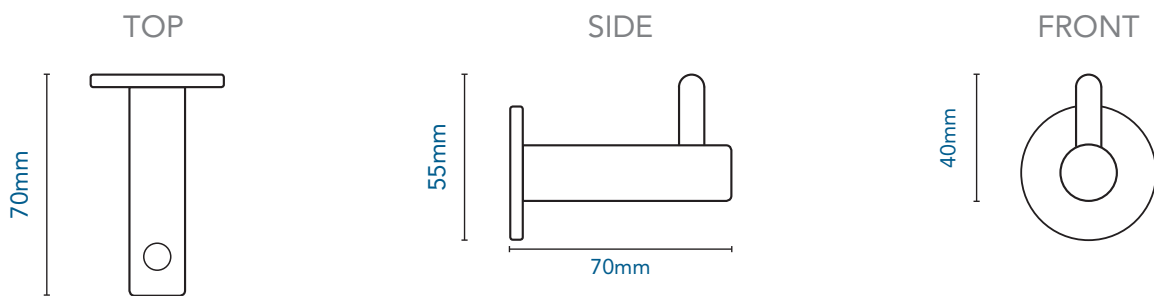

INOX RANGE

POLISHED STAINLESS STEEL

ROPE HOOK - IN 310

Our products are made from high quality materials and are easy to install. All fixings, mounting templates where necessary supplied, and are designed to stay fixed no matter what. If you need a little extra help, you can contact our factory's helpline on 021 593 8528.