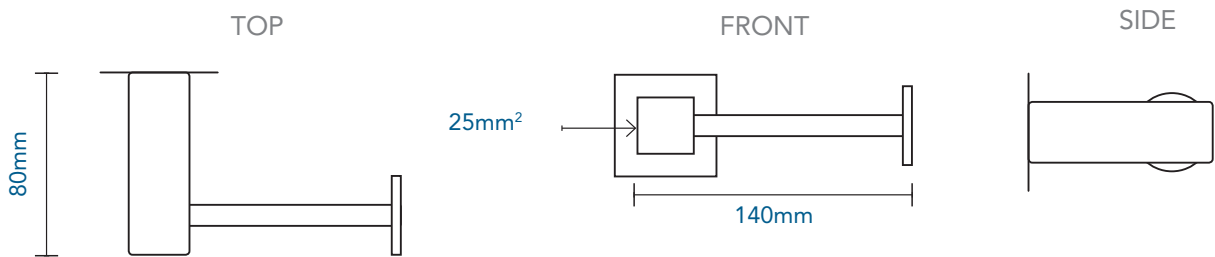

QUANTUM RANGE

MATT BLACK STAINLESS STEEL

TOILET ROLL HOLDER - QB282

Our products are made from high quality materials and are easy to install. All fixings, mounting templates where necessary supplied, and are designed to stay fixed no matter what. If you need a little extra help, you can contact our factory's helpline on 021 593 8528.