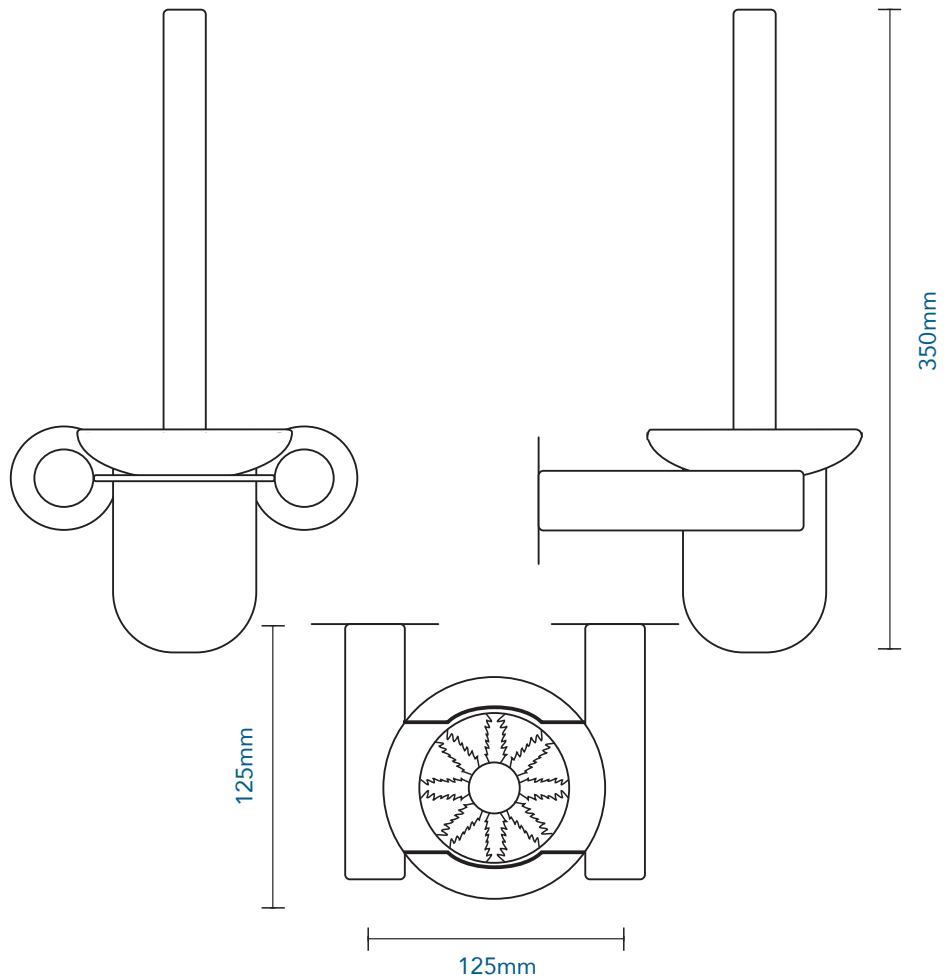

## BRUSHED SLIMLINE RANGE

### TOILET BRUSH - GLASS BOWL - SL635

Our products are made from high quality materials and are easy to install. All fixings, mounting templates where necessary supplied, and are designed to stay fixed no matter what. If you need a little extra help, you can contact our factory's helpline on 021 593 8528.