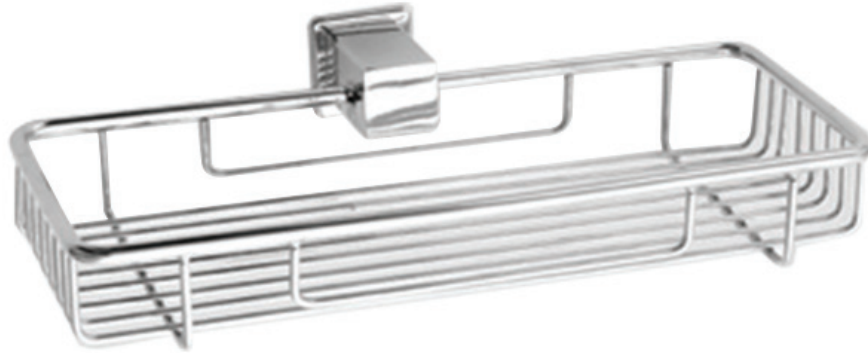

# QUANTUM RANGE SHOWER BASKET

GRADE 304 POLISHED STAINLESS STEEL

*Stunning*  
TOWEL RAILS & BATHROOM ACCESSORIES

## SHOWER BASKET SINGLE - 752