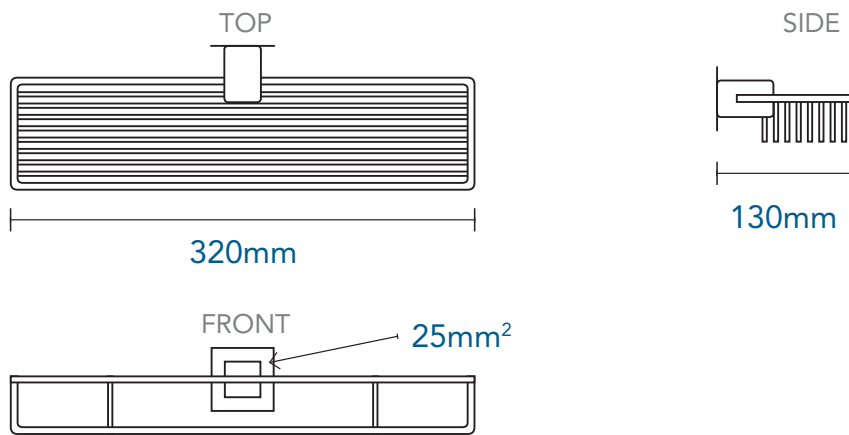

# QUANTUM RANGE SHOWER BASKET

GRADE 304 POLISHED STAINLESS STEEL

*Stunning*  
TOWEL RAILS & BATHROOM ACCESSORIES

## SHOWER BASKET SINGLE - 752